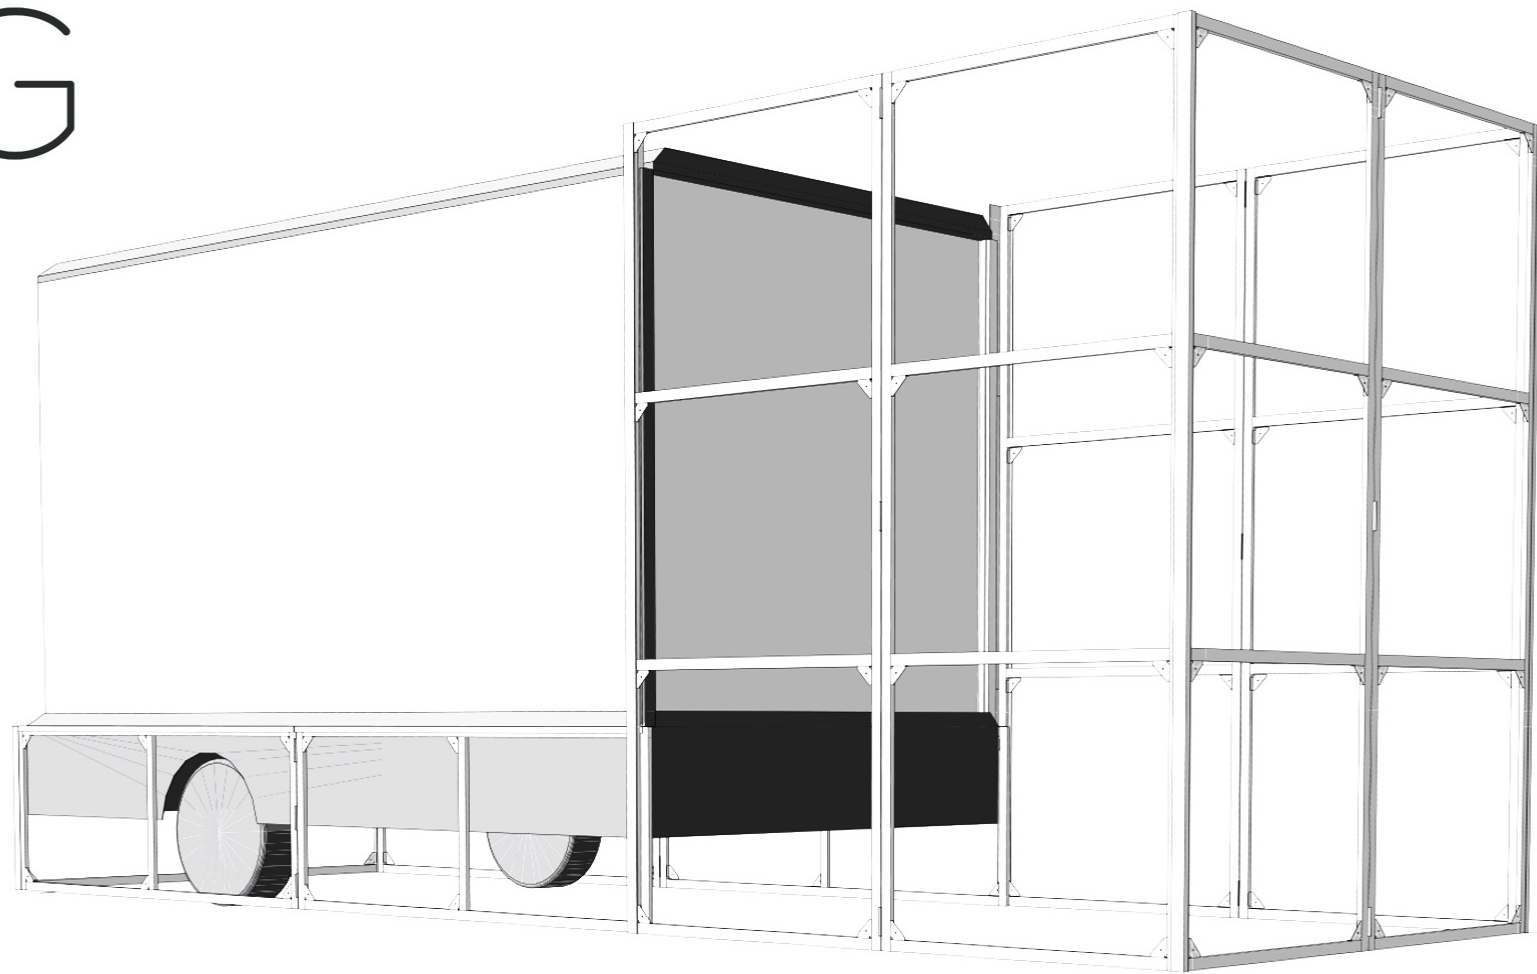

Frame - Front Right Isometric