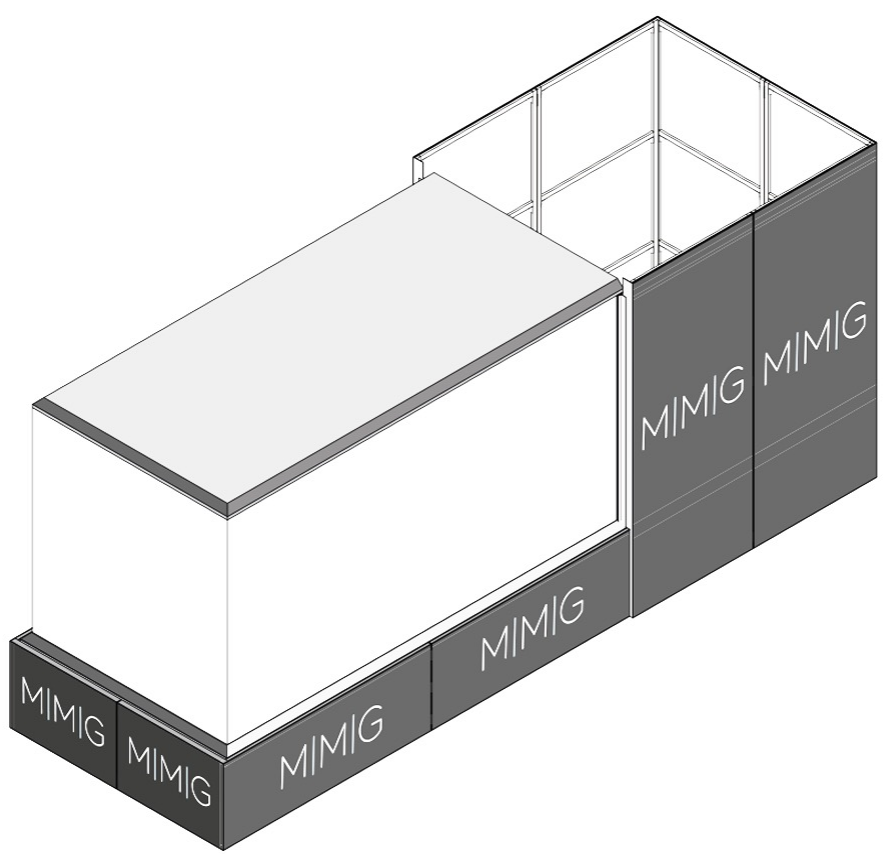

Frame - Front Right Isometric

Frame - Back Right Isometric

Frame - Driver Side

Frame - Top Plan

**Aluminium Frame**

2190mm  
Print - Rear

772mm

4248mm  
Print - Driver Side

2651mm

3000mm

2252mm  
Print - Front

3000mm

6685mm

2250mm

**Printed Panels**

MIMMIG